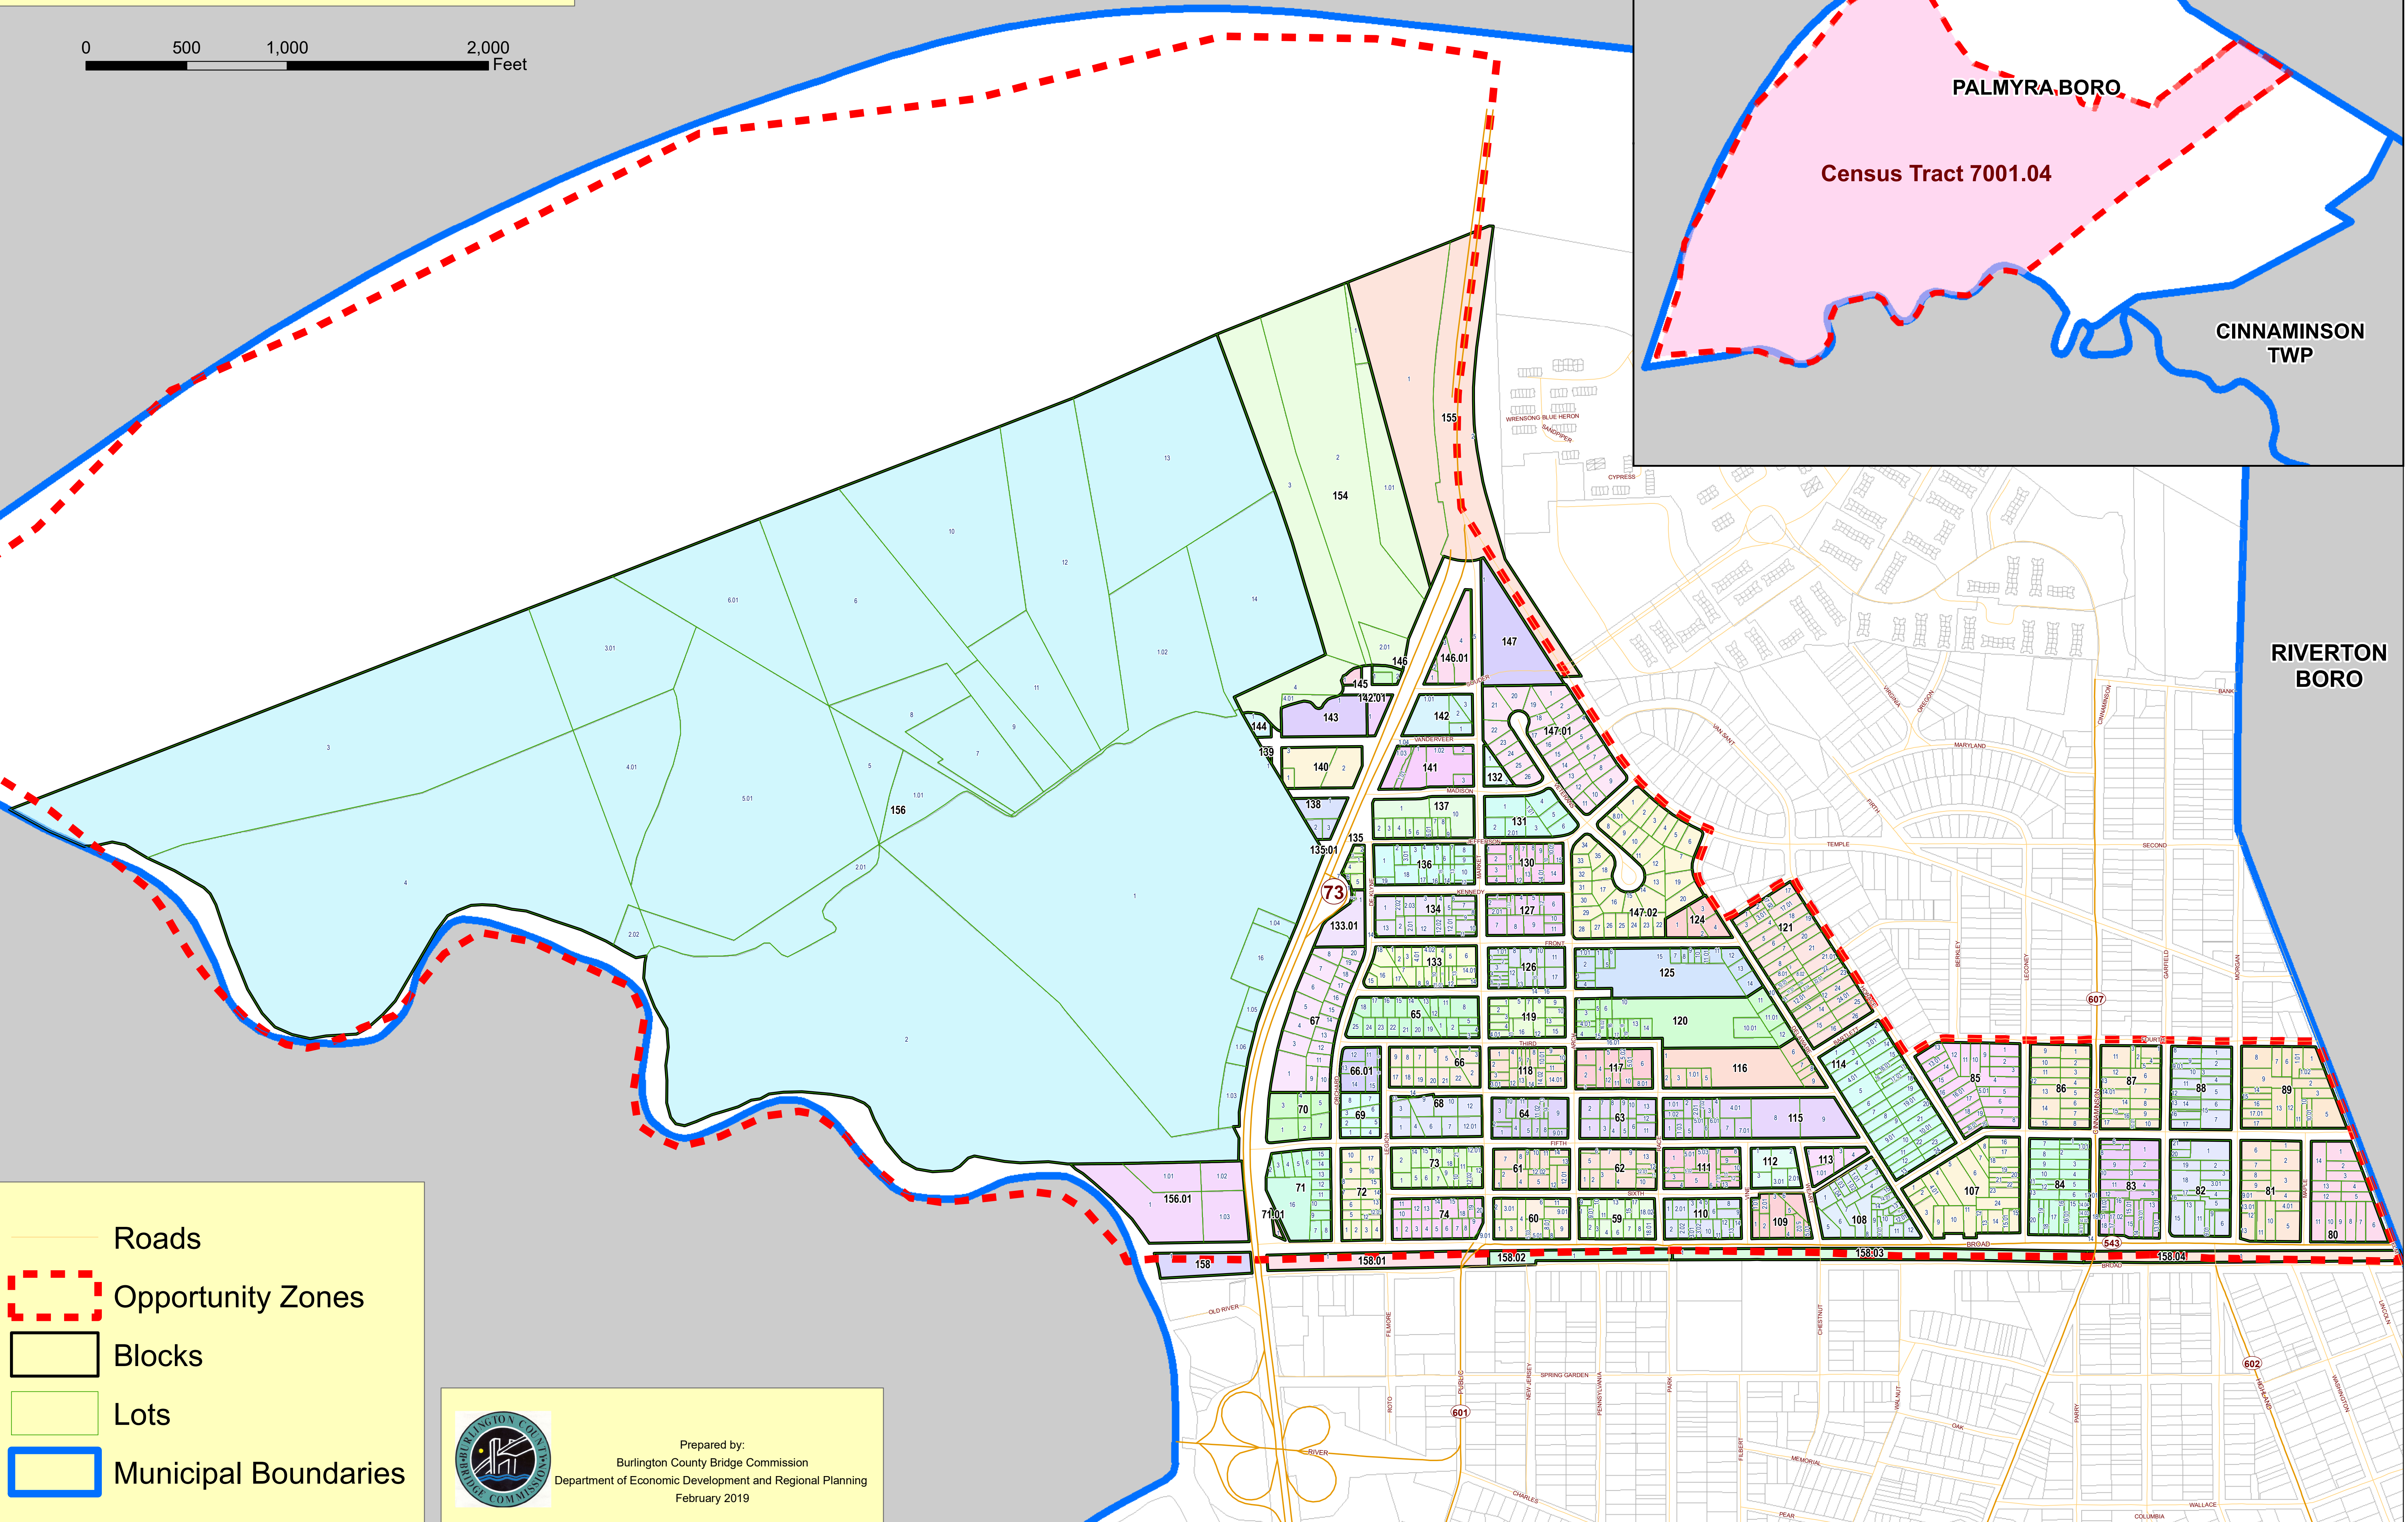

Opportunity Zones Palmyra Township

0 500 1,000 2,000
Feet

- Roads
- Opportunity Zones
- Blocks
- Lots
- Municipal Boundaries

Prepared by:
Burlington County Bridge Commission
Department of Economic Development and Regional Planning
February 2019